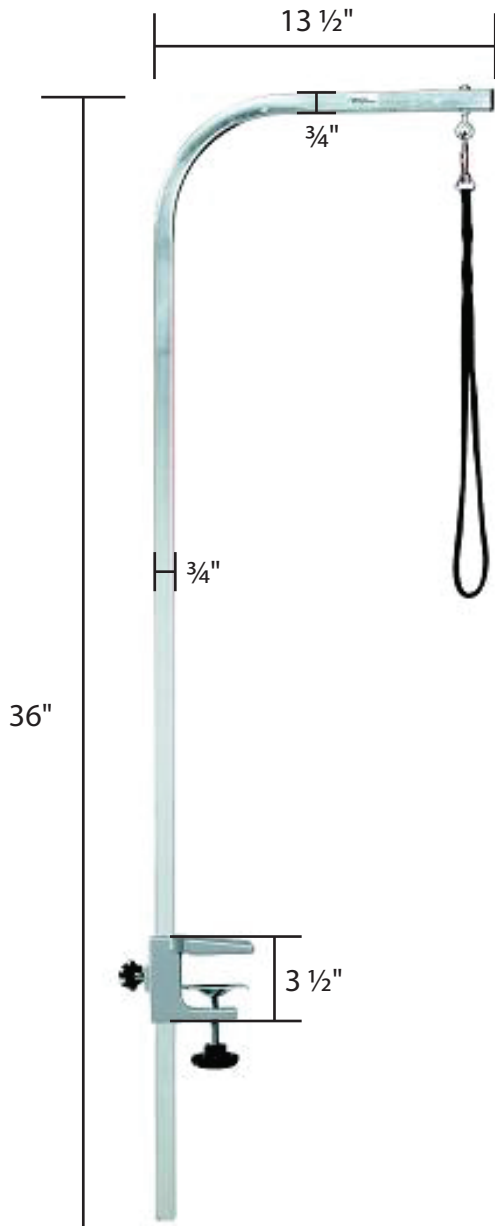

TP153 36 Master Equipment Grooming Arm with Clamp 36In

Accessories Included:

- 18" Grooming Loop Black
- Grooming Arm Clamp

Materials & Color:

- Grooming Arm: 19 gauge, 1.0mm thick electrolyte steel. Clamp is 25 gauge, 0.5mm coated aluminum. Knobs are black nylon PA66. Screws are nickel-plated steel.

Grooming Arm Clamp