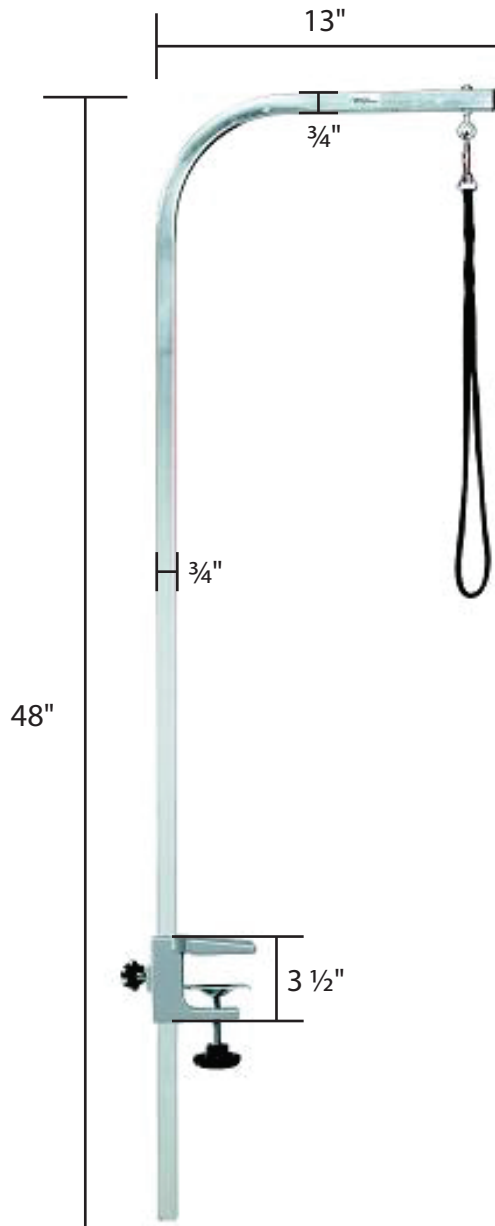

TP153 48 Master Equipment Grooming Arm with Clamp 48In

Accessories Included:

- 18" Grooming Loop Black
- Grooming Arm Clamp

Materials & Color:

- Grooming Arm: 19 gauge, 1.0mm thick electrolyte steel. Clamp is 25 gauge, 0.5mm coated aluminum. Knobs are black nylon PA66. Screws are nickel-plated steel.

Grooming Arm Clamp