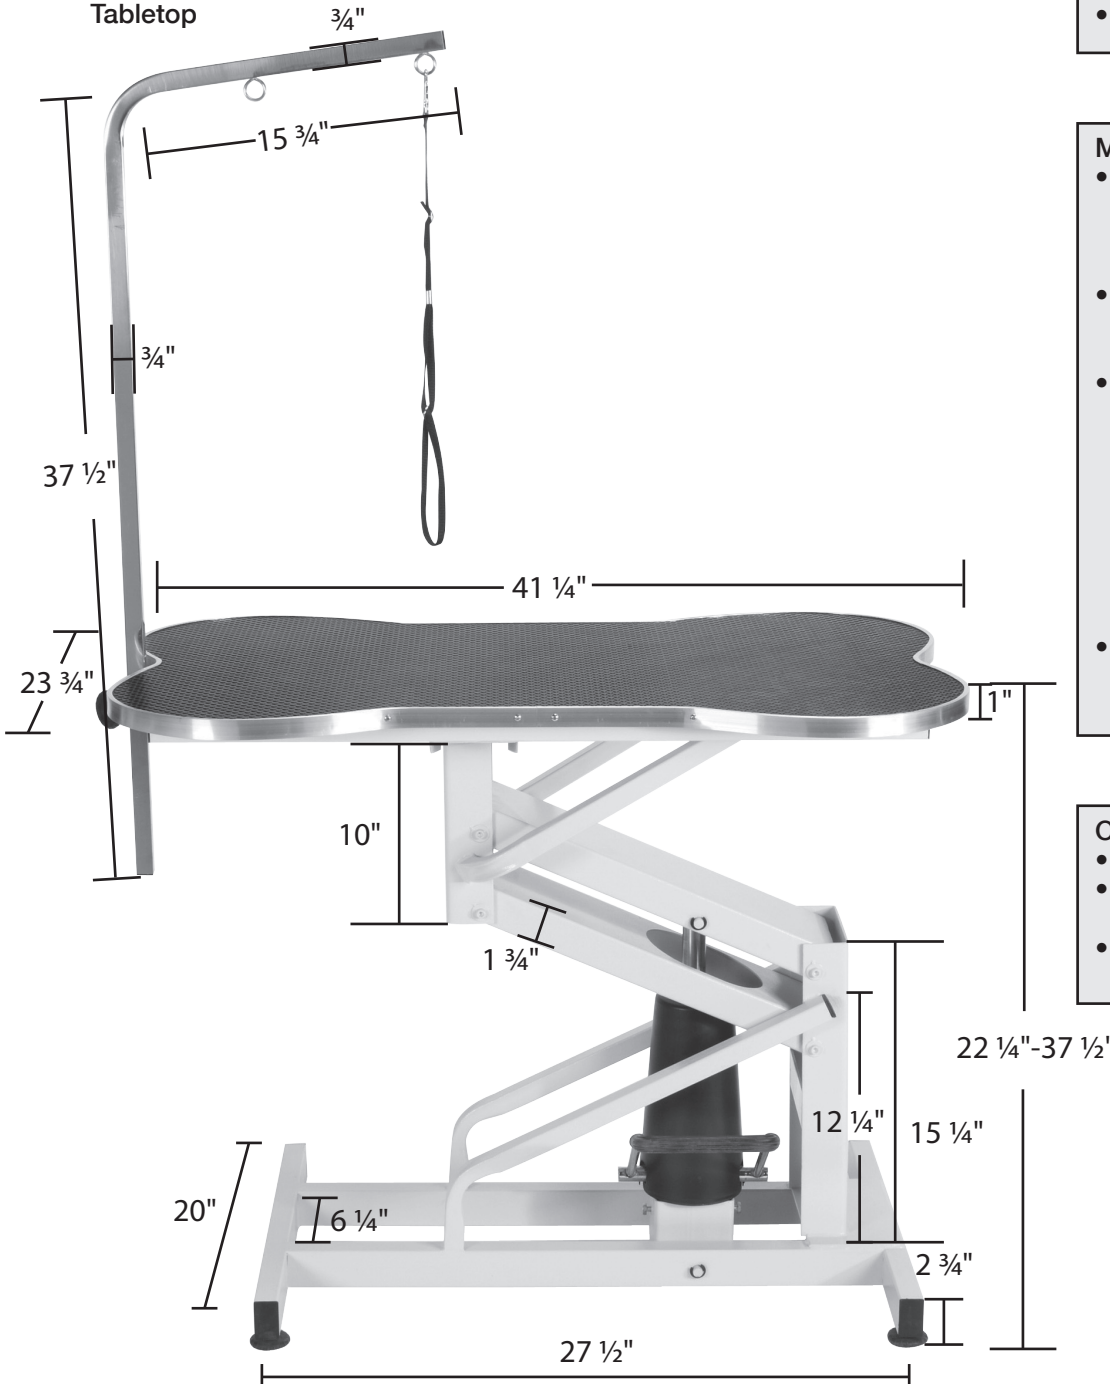

TP306 17 Master Equipment Bone Shaped Hydraulic Table Black

Tabletop

Accessories Included:

- Grooming Arm with Clamp
- 20" Grooming Loop Black
- Leg Levelers (4)

Materials & Color:

- Table Frame: 18 gauge, 1.2mm thick steel. Powder-coated ivory finish.
- Tabletop: 3/4" MDF with black rubber matting. Aluminum trim.
- Grooming Arm: 19 gauge, 1.1mm thick type 304 stainless steel. Clamp is 9 gauge, 4mm thick iron with gray powder-coated finish. Knob is black polypropylene. Screw is galvanized iron.
- Foot Pedal: Iron with chrome plating and black rubber.

Other Features:

- Weight Capacity: 220 lbs
- Rate of Descent: 2.55 inches/second.
- Rising Rate: Controlled by User