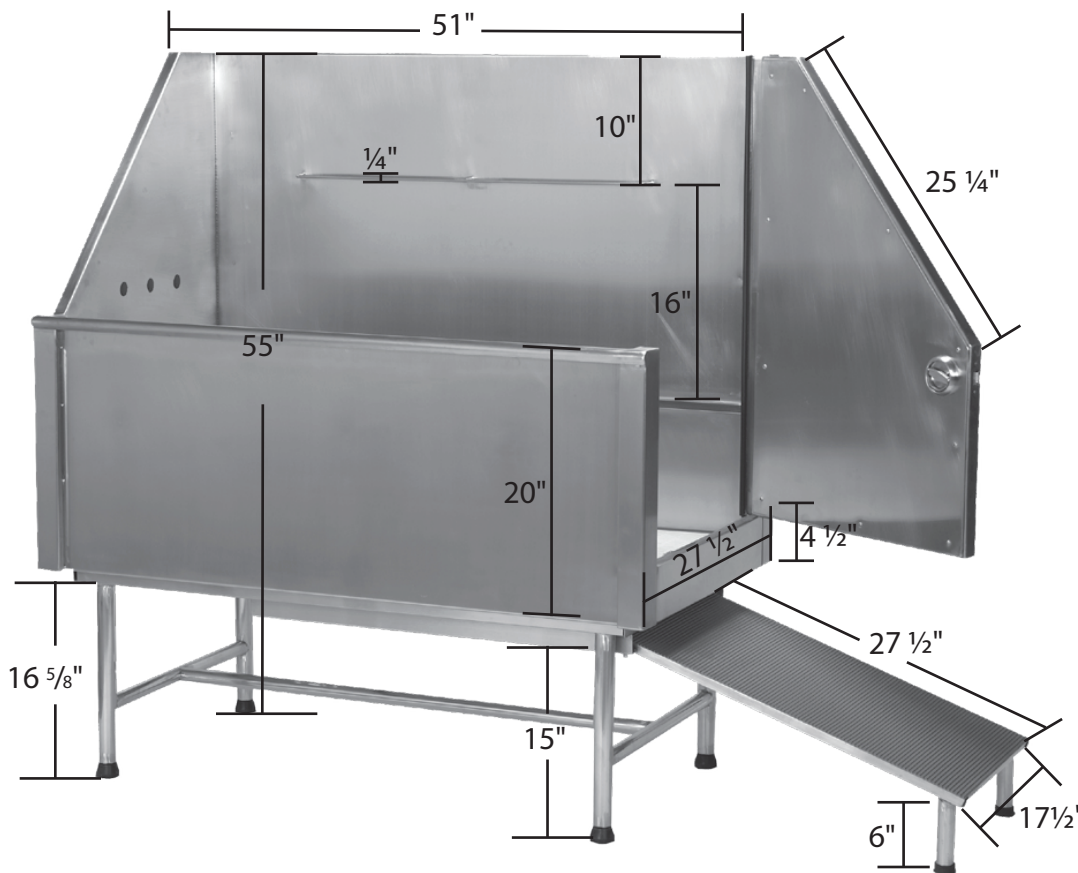

Accessories Included:

- Tub Ramp
- Tub Racks (2)
- Drain Basket and Cover
- Leg Levelers (4)

Materials & Color:

- Tub Basin: Type 304 Stainless Steel, 14 gauge, 2mm thick.
- Backsplash: Type 304 Stainless Steel, 14 gauge, 2mm thick.
- Tub Legs: Type 304 Stainless Steel, 19 gauge, 1mm thick. Feet are black rubber.
- Grooming Bar: Type 304 Stainless Steel, 9 gauge, 4mm thick.
- Tub Racks: Grates are white polyethylene. Frame is type 304 Stainless Steel, 19 gauge, 1.1 mm thick.
- Tub Ramp: Type 304 Stainless Steel, 19 gauge, 1mm thick. Feet are black rubber.
- Tub Drain: Tub drain is type 304 Stainless Steel. Drain basket is type 304 Stainless Steel, 26 gauge, 0.5mm thick. Drain cover is type 304 Stainless Steel, 20 gauge, 1mm thick. Waterproof ring is black polyurethane. Slip nut is polyethylene.
- Drain Hose: Hose length is 6 3/4", outside diameter is 1 3/4", and inside diameter is 1 1/2". Hose is black polypropylene. Clamp is aluminum.

Tub Rack

Drain Basket and Cover

Drain Hose

Length: 80" - 82 3/4"

Drain & Plumbing:

- Drain: Drain: 3 1/4" predrilled drain hole. Center of drain from front wall 12", center of drain from back wall 12 1/2", center of drain from side wall 11".