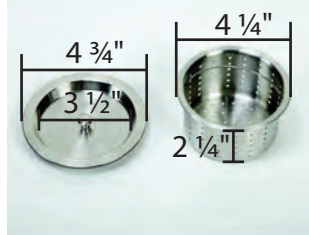

Accessories Included:

- Tub Ramp
- Tub Racks (2)
- Drain Basket and Cover
- Leg Levelers (4)

Materials & Color:

- Tub Basin: Type 304 Stainless Steel, 14 gauge, 2mm thick.
- Backsplash: Type 304 Stainless Steel, 14 gauge, 2mm thick.
- Tub Legs: Type 304 Stainless Steel, 19 gauge, 1mm thick. Feet are black rubber.
- Grooming Bar: Type 304 Stainless Steel, 9 gauge, 4mm thick.
- Tub Racks: Grates are white polyethylene. Frame is type 304 Stainless Steel, 19 gauge, 1.1 mm thick.
- Tub Ramp: Type 304 Stainless Steel, 19 gauge, 1mm thick. Feet are black rubber.
- Tub Drain: Tub drain is type 304 Stainless Steel. Drain basket is type 304 Stainless Steel, 26 gauge, 0.5mm thick. Drain cover is type 304 Stainless Steel, 20 gauge, 1mm thick. Waterproof ring is black polyurethane. Slip nut is polyethylene.
- Drain Hose: Hose length is 6 3/4", outside diameter is 1 3/4", and inside diameter is 1 1/2". Hose is black polypropylene. Clamp is aluminum.

Tub Rack

Drain Basket and Cover

Drain Hose

Length: 80" - 82 3/4"

Drain & Plumbing:

- Drain: Drain: 3 1/4" predrilled drain hole. Center of drain from front wall 12", center of drain from back wall 12 1/2", center of drain from side wall 11".