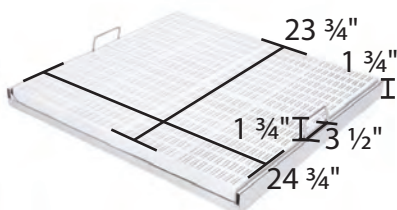

Accessories Included:

- Tub Ramp
- Tub Racks (2)
- Drain Basket and Cover
- Leg Levelers (4)

Materials & Color:

- Tub Basin: Type 304 Stainless Steel, 14 gauge, 2mm thick.
- Backsplash: Type 304 Stainless Steel, 14 gauge, 2mm thick.
- Tub Legs: Type 304 Stainless Steel, 19 gauge, 1mm thick. Feet are black rubber.
- Grooming Bar: Type 304 Stainless Steel, 9 gauge, 4mm thick.
- Tub Racks: Grates are white polyethylene. Frame is type 304 Stainless Steel, 19 gauge, 1.1 mm thick.
- Tub Ramp: Type 304 Stainless Steel, 19 gauge, 1mm thick. Feet are black rubber.
- Tub Drain: Tub drain is type 304 Stainless Steel. Drain basket is type 304 Stainless Steel, 26 gauge, 0.5mm thick. Drain cover is type 304 Stainless Steel, 20 gauge, 1mm thick. Waterproof ring is black polyurethane. Slip nut is polyethylene.
- Drain Hose: Hose length is 6 3/4", outside diameter is 1 3/4", and inside diameter is 1 1/2". Hose is black polypropylene. Clamp is aluminum.

Tub Rack

Drain Basket and Cover

Drain Hose

Length: 80" - 82 3/4"

Drain & Plumbing:

- Drain: Drain: 3 1/4" predrilled drain hole. Center of drain from front wall 12", center of drain from back wall 12 1/2", center of drain from side wall 11".